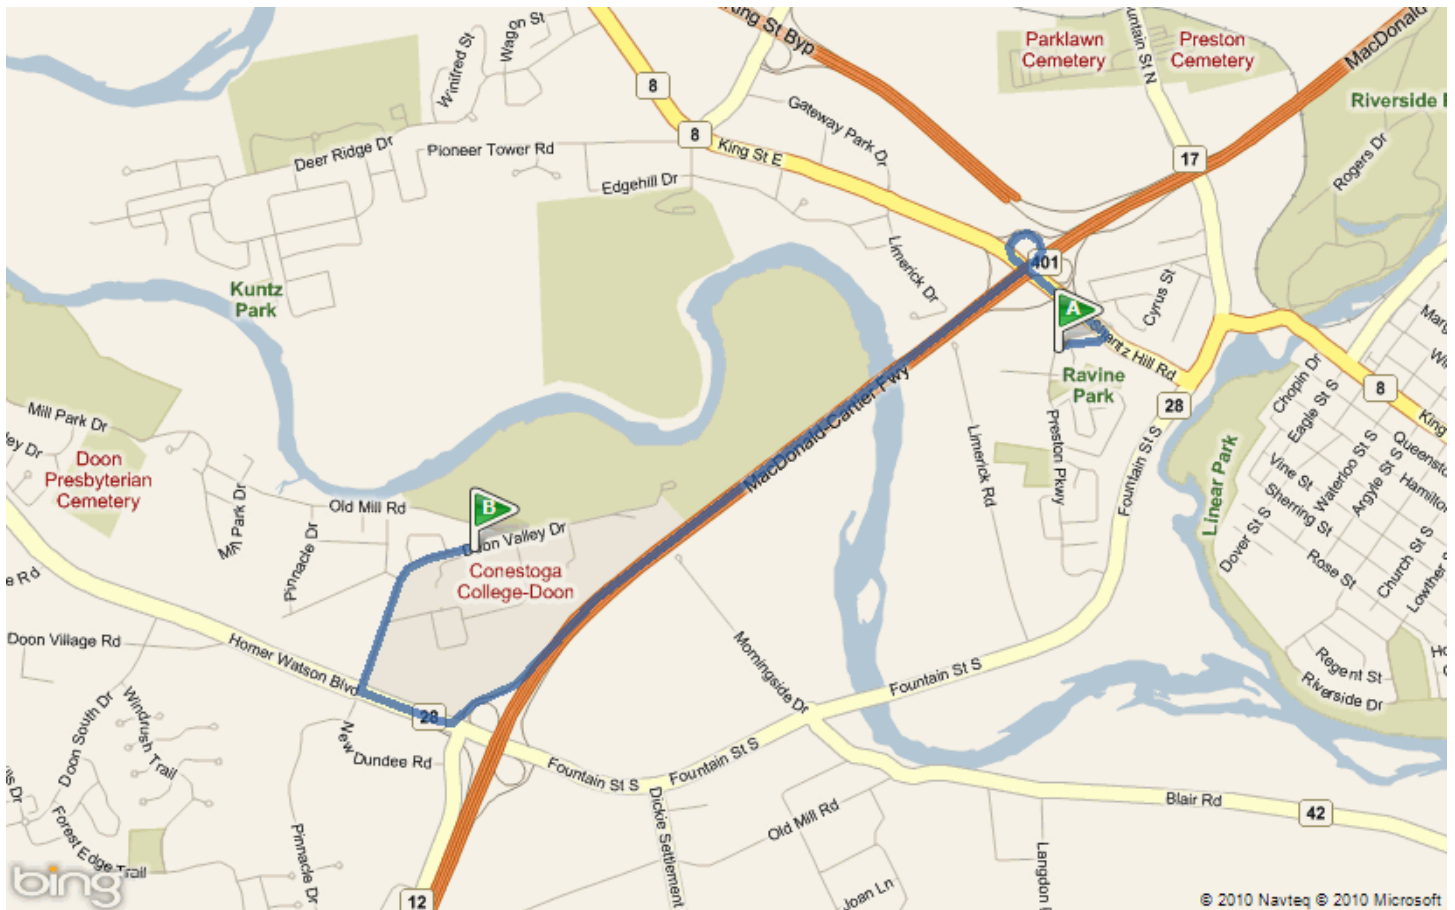

A-B: 3.7 km, 5 min

1. Depart Doon Valley Dr - 0.3 km
2. Bear left onto Conestoga College Blvd - 0.5 km
3. Turn left onto RR-28 / Homer Watson Blvd - 1.2 km
SUNOCO CANADA on the corner
4. Turn right onto RR-71 / Dickie Settlement Rd - 1.6 km
5. Turn right onto road - 0.1 km
6. Arrive at Whistle Bear Golf Club

Polytechnics Canada May 2010

From A:

Four Points by Sheraton Cambridge
210 Preston Parkway
Cambridge, ON N3H 5N1

To B:

Conestoga College
299 Doon Valley Drive
Kitchener, ON N2G 4M4

To: 299 Doon Valley Dr, Kitchener, ON N2G 4M4

A-B: 5.2 km, 7 min

1. Depart Preston Pkwy - 0.2 km
2. Turn left onto Hwy-8 / RR-8 / Shantz Hill Rd - 0.5 km
3. Take ramp right for Hwy-401 West / MacDonald-Cartier Fwy toward London - 2.7 km
4. At exit 275, take ramp right for Fountain St. / RR-28 / Homer Watson Blvd. toward Cambridge / Kitchener - 0.5 km
5. Bear right onto RR-28 / Homer Watson Blvd - 0.5 km
6. Turn right onto Conestoga College Blvd 0.5 km
SUNOCO CANADA on the corner
7. Bear right onto Doon Valley Dr - 0.3 km
8. Arrive at 299 Doon Valley Dr, Kitchener, ON N2G 4M4