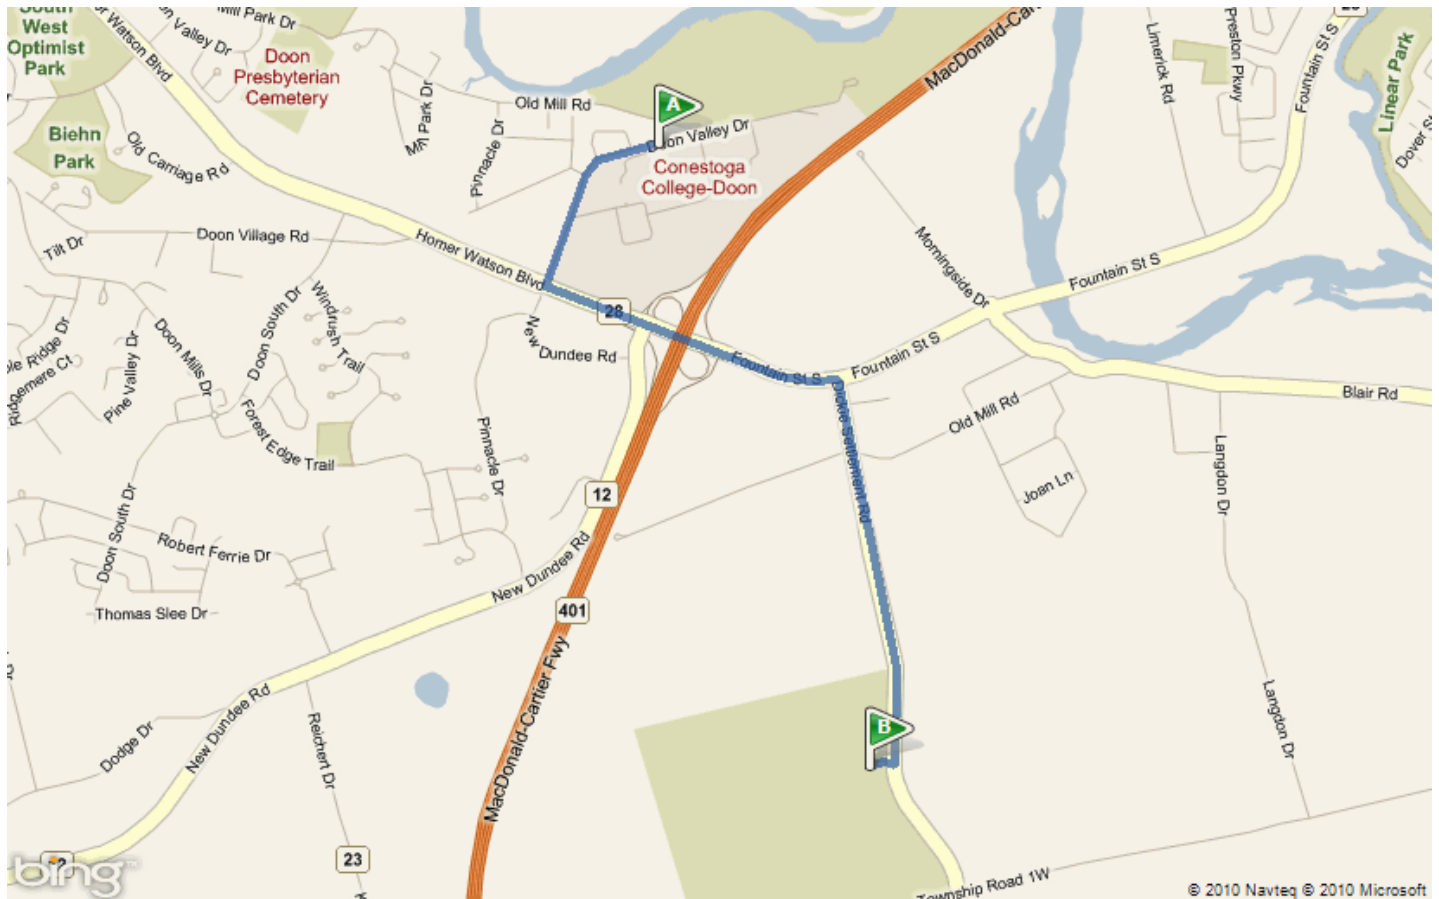

Polytechnics Canada May 2010

From A:

Conestoga College
299 Doon Valley Drive
Kitchener, ON N2G 4M4

To B:

Whistle Bear Golf Club
1316 Dickie Settlement Road
Preston, ON N3H 4R8

To: Whistle Bear Golf Club, ON

A-B: 3.7 km, 5 min

1. Depart Doon Valley Dr - 0.3 km
2. Bear left onto Conestoga College Blvd - 0.5 km
3. Turn left onto RR-28 / Homer Watson Blvd - 1.2 km
  SUNOCO CANADA on the corner
4. Turn right onto RR-71 / Dickie Settlement Rd - 1.6 km
5. Turn right onto road - 0.1 km
6. Arrive at Whistle Bear Golf Club